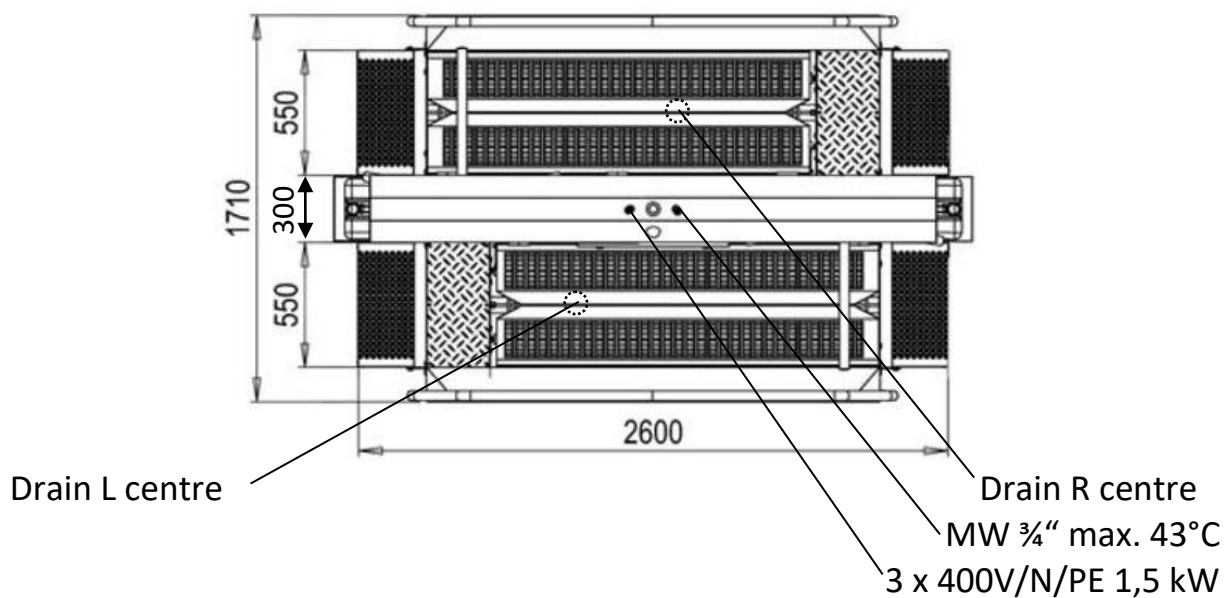

(HSP-00061)

Top view

Front view

Blue Level GmbH
Säntisstrasse 17
CH-8280 Kreuzlingen
Schweiz

eShop: www.schuhputzmaschine.ch
eMail: info@bluelevel.ch

Technical data sheet for
Cleaning station Cleancontrol PROFI
Entrance disinfection/Exit Brushing Module